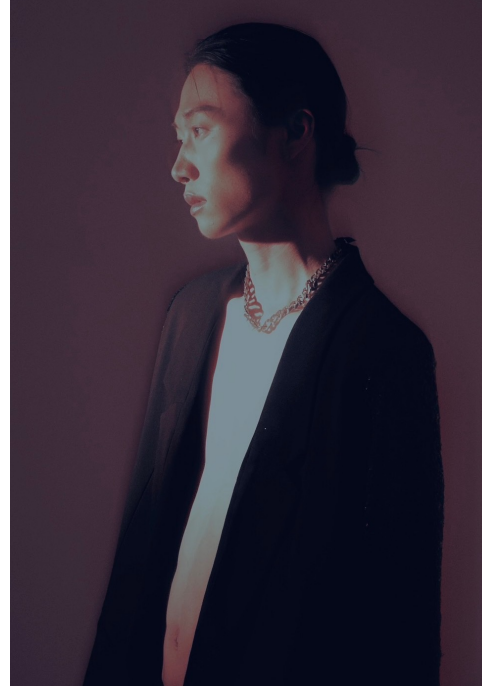

白石真大 -MAHIRO SHIRAISHI-  mahir0

Height: 186 Chest: 84 Waist: 69 Hips: 86 Shoes: 26

Ph/Yuji Ito

Global Fashion Collective 2024S/S

**CRUVA**  
management *Helahela*

CAMELLIA COURT 103 4-11-14, Jingumae, Shibuya-ku, Tokyo  
150-0001  
Tel: +81 3-4530-3724 Fax: +81 3-6862-6163  
<http://cruvahelahela.com>