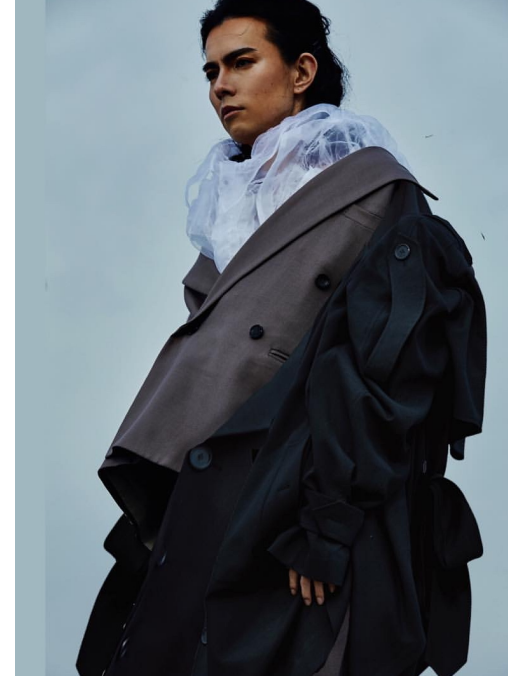

鮫島リアン -LIAN SAMEJIMA-

Height:187 Chest:91 Waist:73 Hips:94 Shoes:28.5

 [lianstagram0703](https://www.instagram.com/lianstagram0703)

CRUVA
management *Helahela*

CAMELLIA COURT 103 4-11-14, Jingumae, Shibuya-ku, Tokyo
150-0001